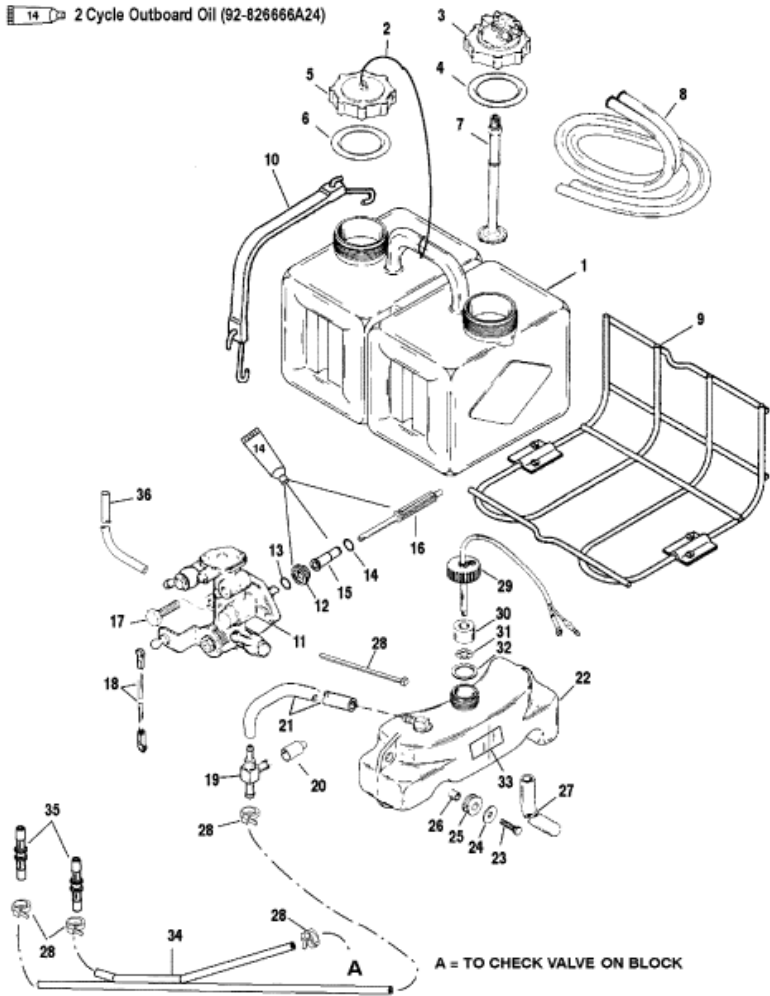

14 2 Cycle Outboard Oil (92-82666A24)

Parts List

Ref	Class	Part	Description	Qty	Comment	Footnote
-	1257	8742A20	OIL TANK	1		
1	1257	8742 1	OIL TANK	1		
2		NSS	CORD	1		
3		816190A 4	ADAPTOR HOUSING	1		
4	25	11332	O RING	1		
5	36	43298A 2	CAP ASSEMBLY-OIL TANK	1		
6	25	11332	O RING-CAP	1		
7	32	99802	TUBE-OIL PICK-UP	1		
8	32	99439	HOSE	1		
9		12335A 1	REMOTE OIL TANK HOLD-DOW	1		
10		12323A 1	BUNGY CORD ASSEMBLY	1		
11		815699T	OIL PUMP	1		
12		814103 2	WORM BUSHING	1		
13	25	11379	O-RING	1		
14	25	48462	O RING	1		
15	23	859112	BEARING ASSEMBLY-DRIVE GEA	1		
16	43	859111 1	DRIVEN GEAR	1		
17	10	32228	SCREW (10-32 X 5/8 IN.)	1		
17	10	41507	SCREW (10-32 X 1-1/8 IN.)	1		
18		19385 12	LINK-THROTTLE LEVER TO OIL F	1		
19	22	42425 4	FITTING-OIL TUBING	1		
20		NSS	PLUG	1		
21	32	830756109	TUBING-OIL (6 IN.)	1		
22		99443 6	OIL RESERVOIR	1		
23	10	69020	SCREW-OIL RESERVOIR ATTACH	3		
24	12	42118	WASHER-OIL RESERVOIR SCRE	6		
25	25	42117	GROMMET-OIL RESERVOIR SCR	3		
26	23	42116	BUSHING-OIL RESERVOIR SCRE	3		
27	32	823814 55	TUBING-OIL RESERVOIR TO OIL	1		
28	54	816311T	STA-STRAP	AR		
29	36	43300A 5	CAP ASSEMBLY-OIL RESERVOIR	1		
30		99022A 1	FLOAT ASSEMBLY	1		
31	11	99265	PUSHNUT	1		
32	27	43307	GASKET-RESERVOIR CAP	1		
33		NSS	DECAL-RESERVOIR WARNING	1		
34	32	858853 1	HOSE	1		
35	22	858955	FITTING	2		
36	32	823813 35	TUBING (7 IN.)	1		